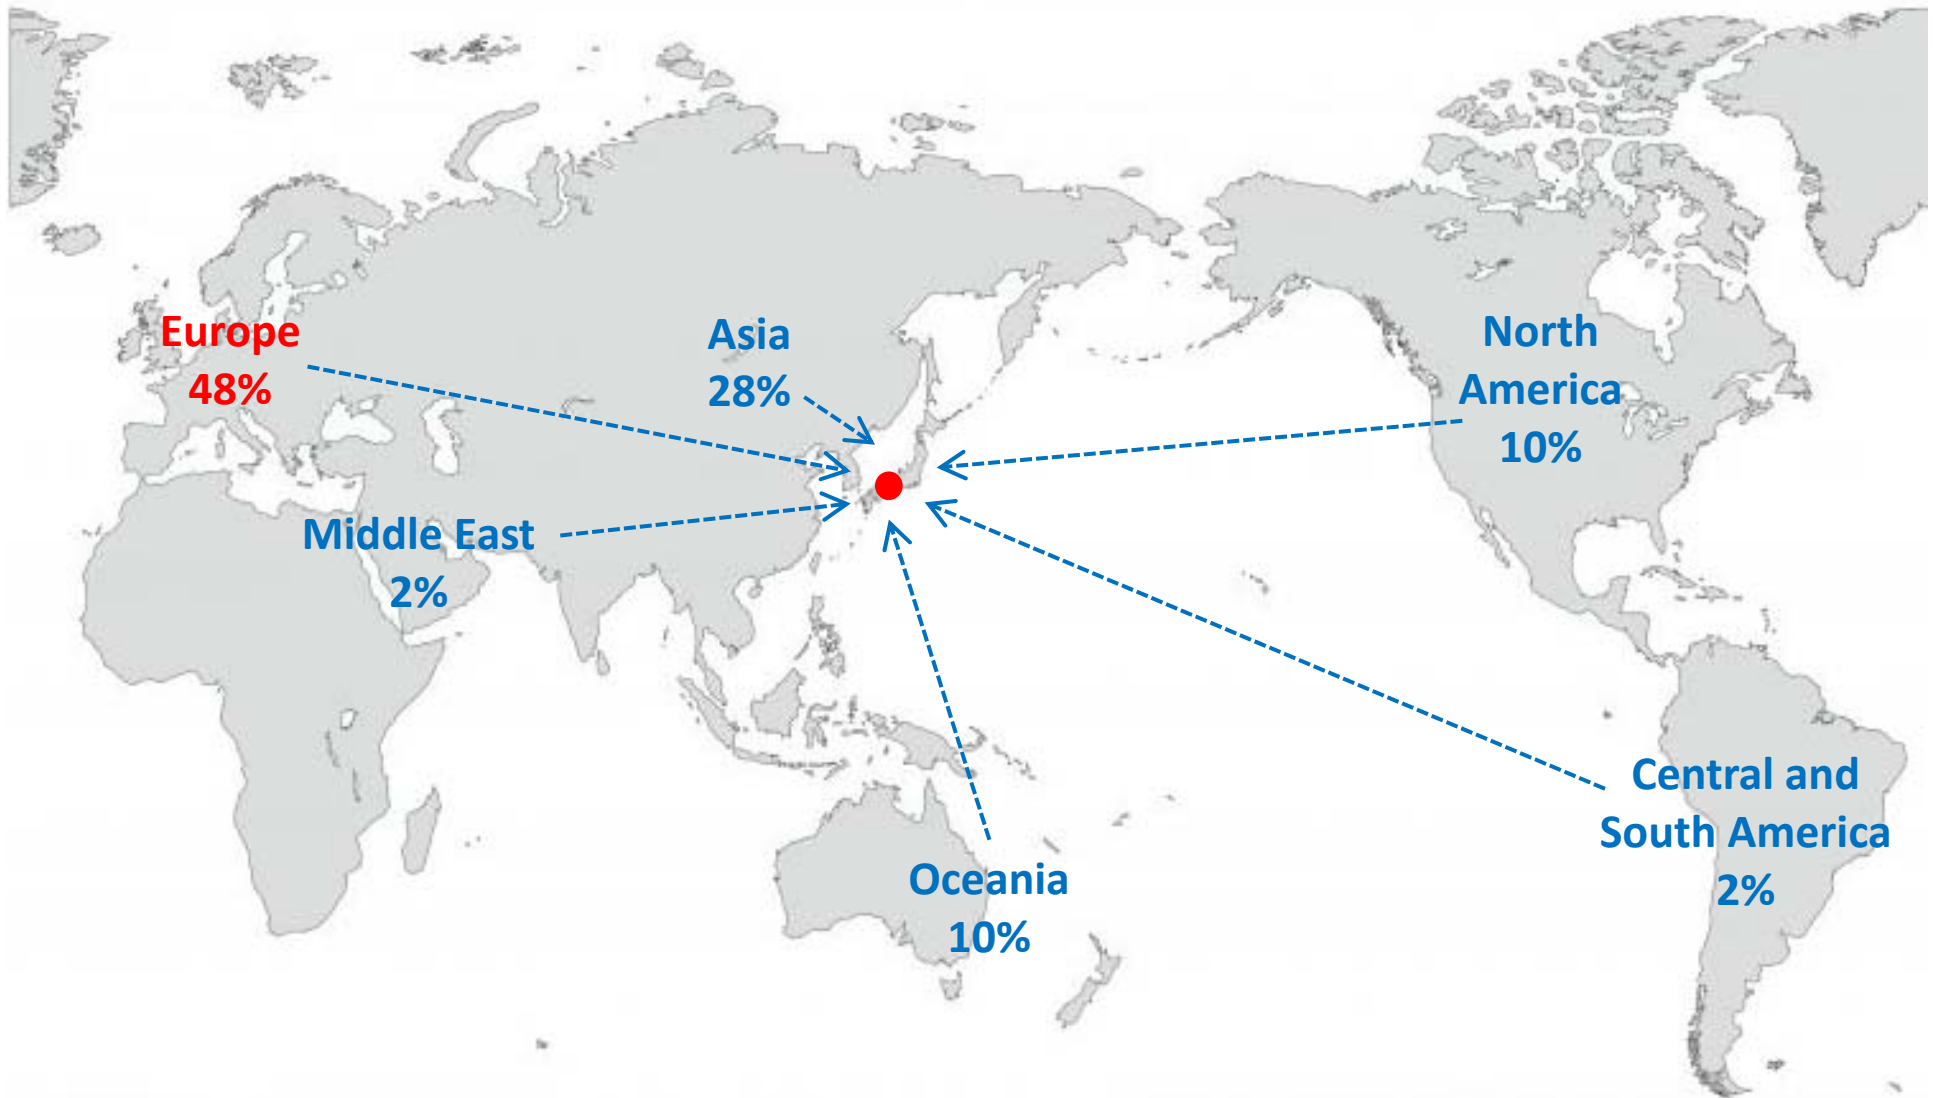

**Kyoto University
University-wide
Student Exchange Program**

Student Exchange Program

Designed by T.Kuroda

Kyoto University

Tuition exempted
at Kyoto University

**Partner University
(Your)**

151 Partner Universities

for university-level student exchange

-AY 2019 -

around **250** exchange students

each year (before the pandemic)

-AY 2019 –
Half from EUROPE

	Spring	Fall	Total
Germany	11	23	34
UK	3	22	25
France	1	14	15
The Netherlands	2	10	12
Sweden	6	5	11
Italy	6	2	8
Switzerland	2	2	4
Spain	1	3	4
Austria	0	3	3
Ireland	0	2	2
Finland	0	2	2
Poland	2	0	2
Iceland	0	1	1
Norway	0	1	1
Total	34	90	124